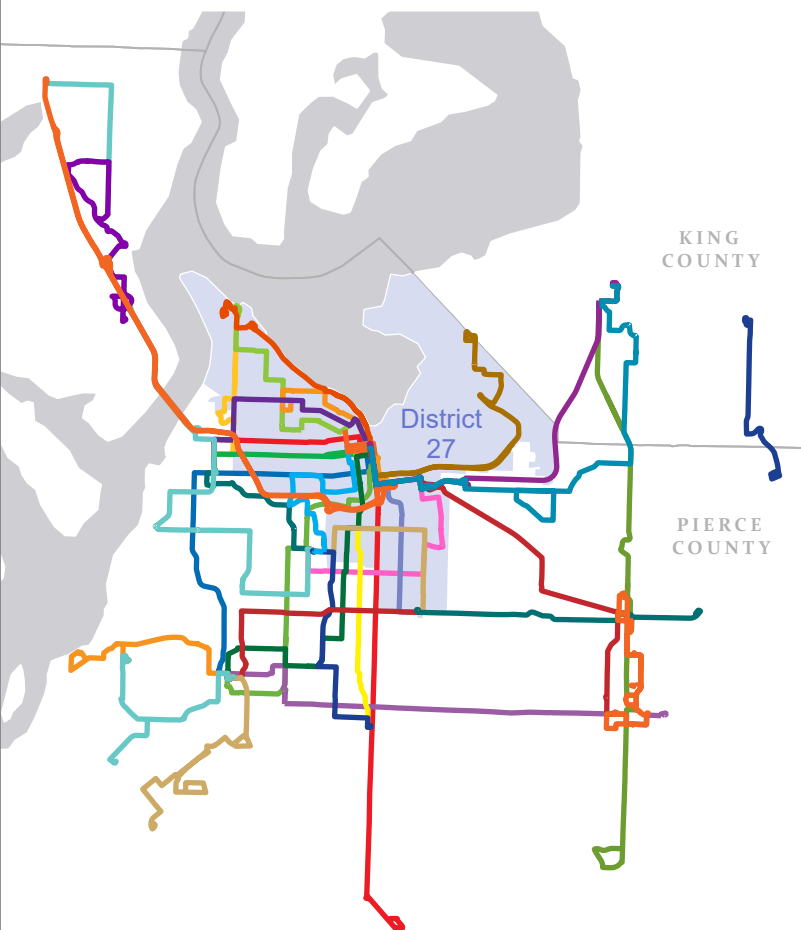

## Pierce Transit 2019 Fixed Routes

### Fixed Route Ridership

Fixed Route Destinations from District

Other Destinations: 23%

- |             |             |            |
|-------------|-------------|------------|
| Auburn      | Kent        | Renton     |
| Bellevue    | King County | Ruston     |
| Bonney Lake | McChord AFB | SeaTac     |
| Burien      | Milton      | Steilacoom |
| Edgewood    | Pacific     | Sumner     |
| Fircrest    | Redmond     |            |

### SHUTTLE Ridership

SHUTTLE/Paratransit Destinations from District

Other Destinations: 5%

- |            |             |                  |
|------------|-------------|------------------|
| Edgewood   | McChord AFB | Steilacoom       |
| Fife       | Milton      | Sumner           |
| Fircrest   | Parkland    | Tacoma           |
| Ft Lewis   | Ruston      | University Place |
| Gig Harbor | South Hill  |                  |

### Vanpool Ridership

Vanpool Destinations from District

Other Destinations: 16%

- |            |            |            |
|------------|------------|------------|
| Bellevue   | JBLM       | Redmond    |
| Bothell    | Keyport    | Shoreline  |
| Des Moines | Marysville | Silverdale |
| Everett    | Monroe     |            |