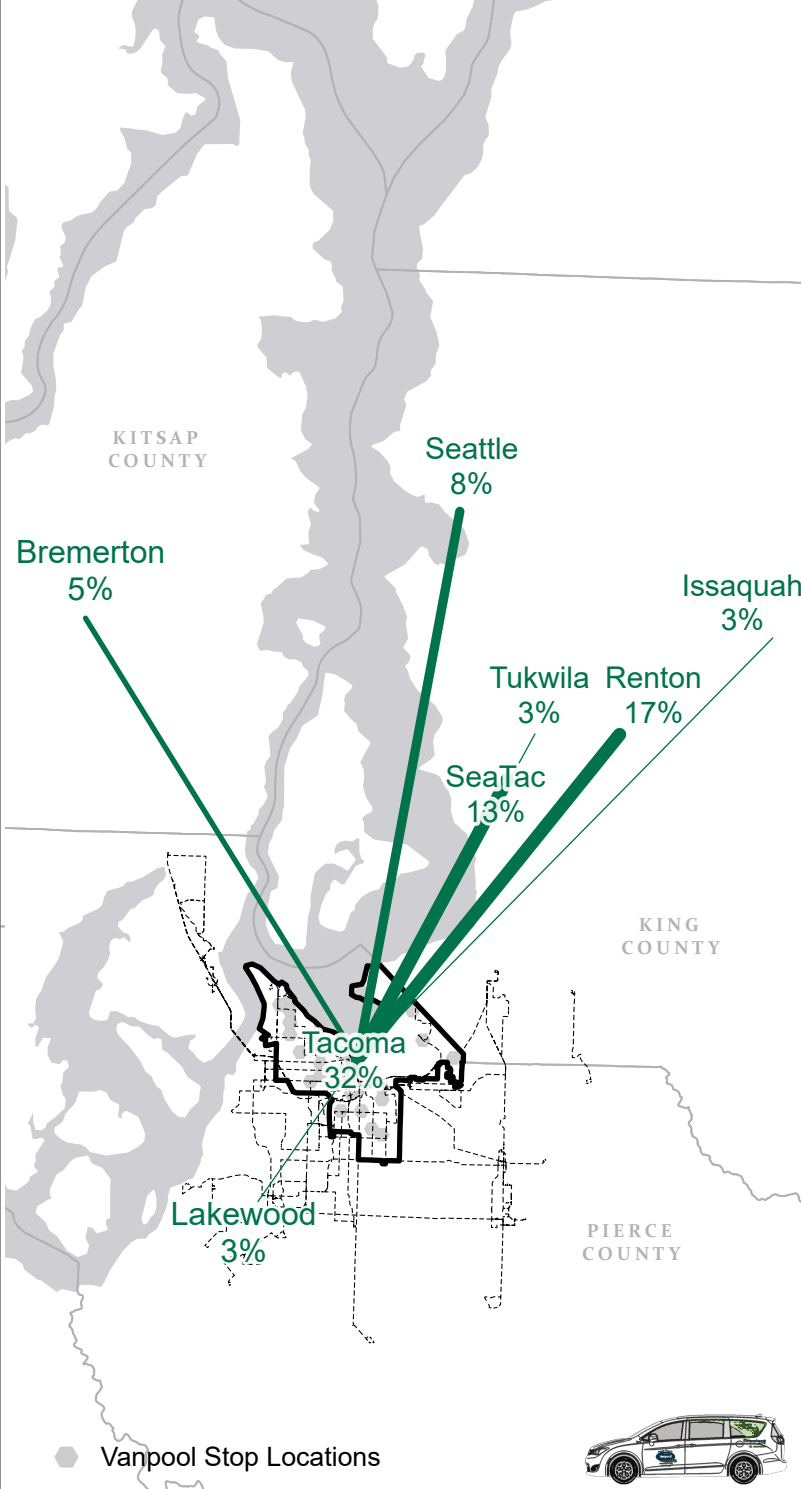

### Employment Destinations

Where Workers Who Live in the District are Employed

Other Locations: 31.8%

2015 US Census Bureau  
Longitudinal Employer-Household Dynamics Data

-Internal Revenue Service

US Department of Treasury  
Qualified Opportunity Zones

**5,067** Free ORCA Youth Passes

**67** ORCA Business Accounts

### Fixed Route Ridership

Fixed Route Destinations from District

Other Destinations: 23%

- |             |             |            |
|-------------|-------------|------------|
| Auburn      | Kent        | Renton     |
| Bellevue    | King County | Ruston     |
| Bonney Lake | McChord AFB | SeaTac     |
| Burien      | Milton      | Steilacoom |
| Edgewood    | Pacific     | Sumner     |
| Fircrest    | Redmond     |            |

### Vanpool Ridership

Vanpool Destinations from District

Other Destinations: 16%

- |            |            |            |
|------------|------------|------------|
| Bellevue   | JBLM       | Redmond    |
| Bothell    | Keyport    | Shoreline  |
| Des Moines | Marysville | Silverdale |
| Everett    | Monroe     |            |