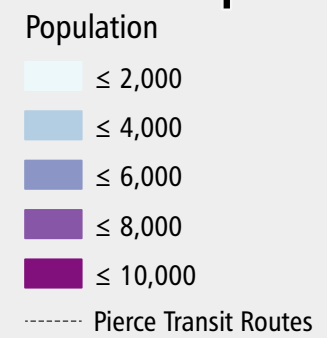

### Total Population

2013-2017 American Community Survey  
5-Year Estimates - Census Tract Data

### Employment Destinations

Where Workers Who Live in the District are Employed

Other Locations: 31.8%

2015 US Census Bureau  
Longitudinal Employer-Household Dynamics Data

### Vanpool Ridership

Vanpool Destinations from District

Other Destinations: 16%

- |            |            |            |
|------------|------------|------------|
| Bellevue   | JBLM       | Redmond    |
| Bothell    | Keyport    | Shoreline  |
| Des Moines | Marysville | Silverdale |
| Everett    | Monroe     |            |