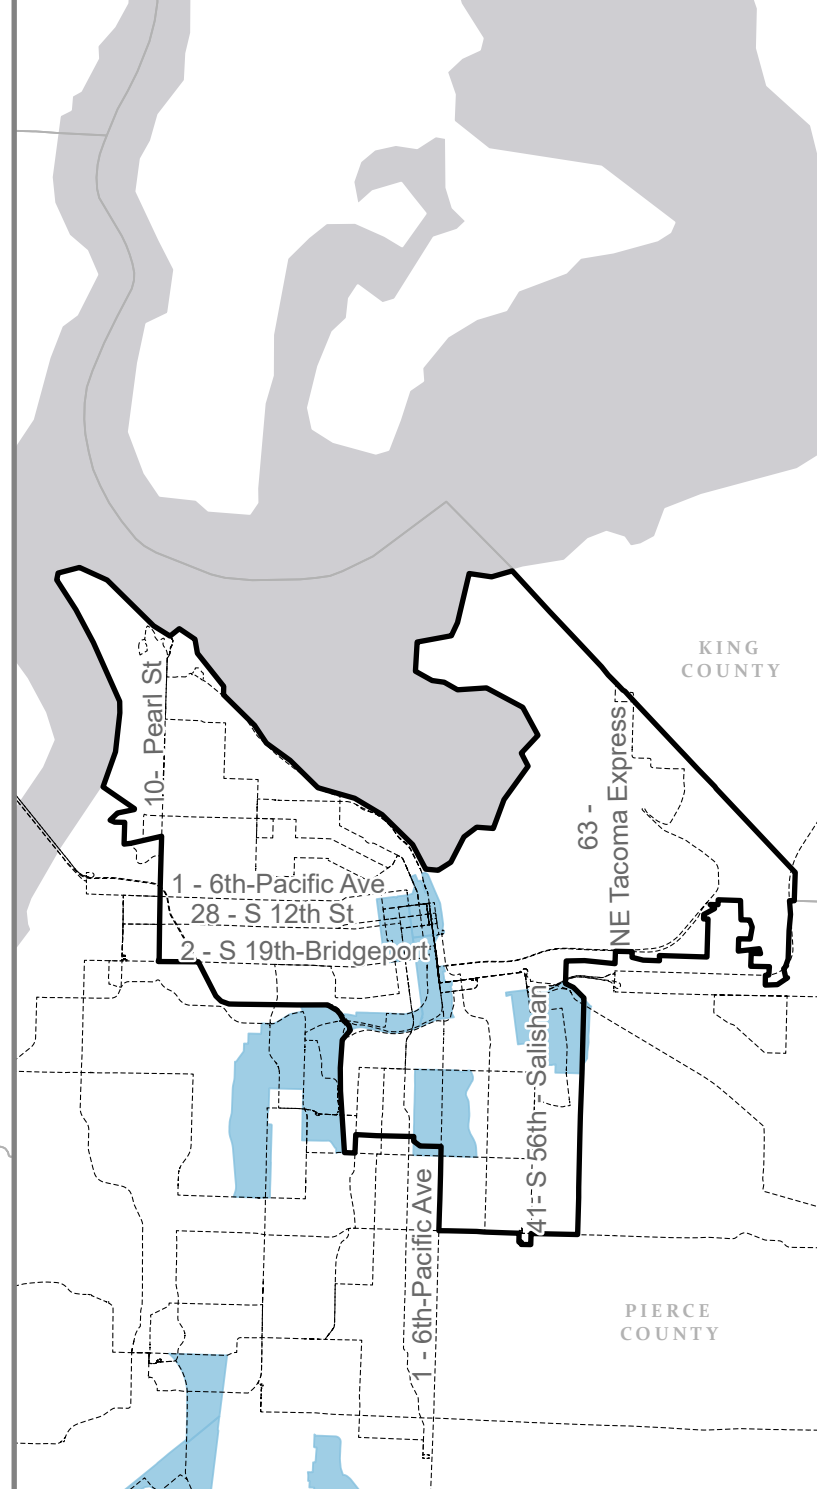

### Total Population

2013-2017 American Community Survey  
5-Year Estimates - Census Tract Data

### Employment Destinations

Where Workers Who Live in the District are Employed

Other Locations: 31.8%

2015 US Census Bureau  
Longitudinal Employer-Household Dynamics Data

### SHUTTLE Ridership

SHUTTLE/Paratransit Destinations from District

Other Destinations: 5%

- |            |             |                  |
|------------|-------------|------------------|
| Edgewood   | McChord AFB | Steilacoom       |
| Fife       | Milton      | Sumner           |
| Fircrest   | Parkland    | Tacoma           |
| Ft Lewis   | Ruston      | University Place |
| Gig Harbor | South Hill  |                  |

### Vanpool Ridership

Vanpool Destinations from District

Other Destinations: 16%

- |            |            |            |
|------------|------------|------------|
| Bellevue   | JBLM       | Redmond    |
| Bothell    | Keyport    | Shoreline  |
| Des Moines | Marysville | Silverdale |
| Everett    | Monroe     |            |