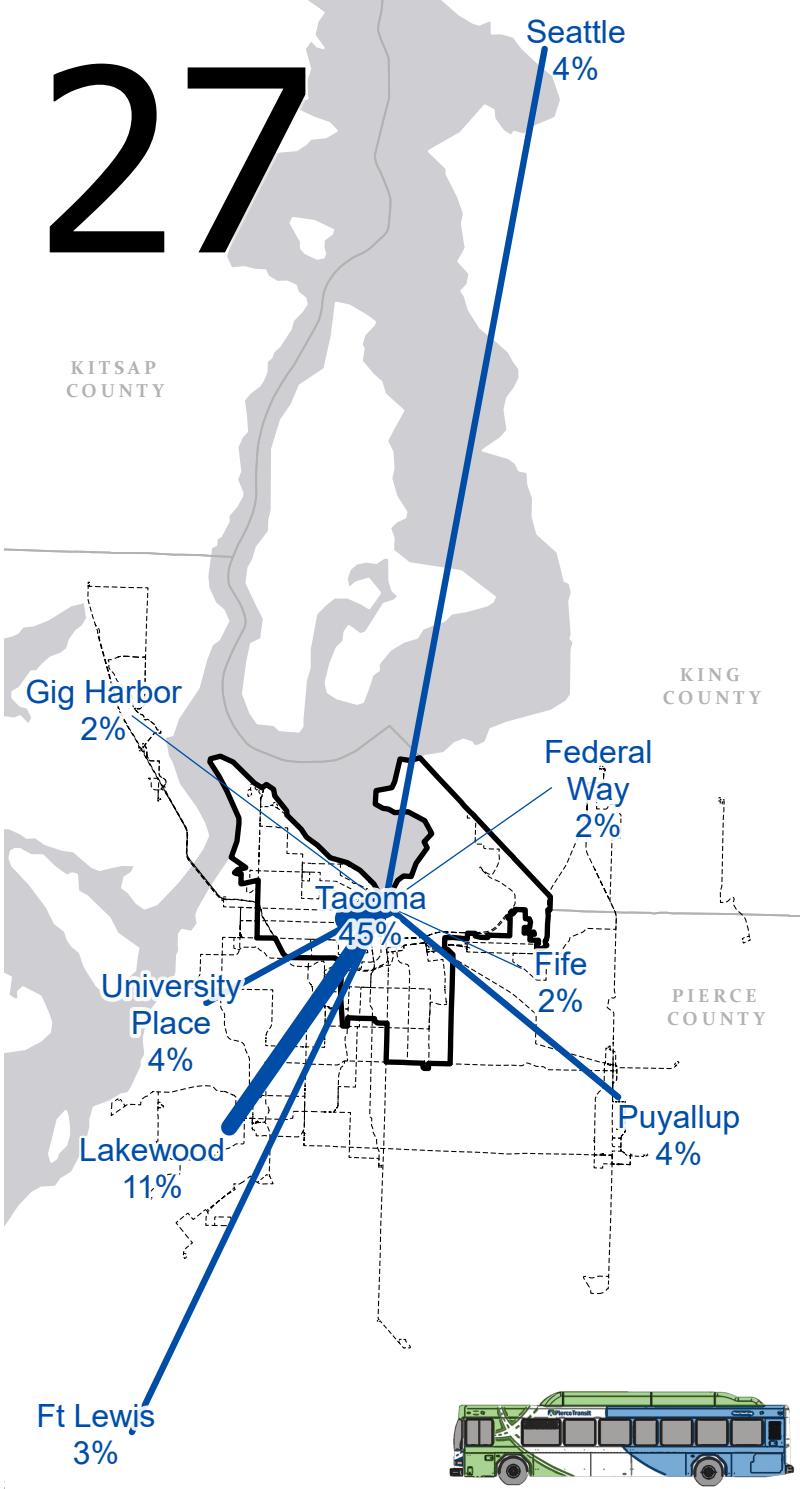

-Internal Revenue Service

US Department of Treasury  
Qualified Opportunity Zones

**5,067** Free ORCA Youth Passes

**67** ORCA Business Accounts

## Pierce Transit 2019 Fixed Routes

### Vanpool Ridership

Vanpool Destinations from District

Other Destinations: 16%

- |            |            |            |
|------------|------------|------------|
| Bellevue   | JBLM       | Redmond    |
| Bothell    | Keyport    | Shoreline  |
| Des Moines | Marysville | Silverdale |
| Everett    | Monroe     |            |