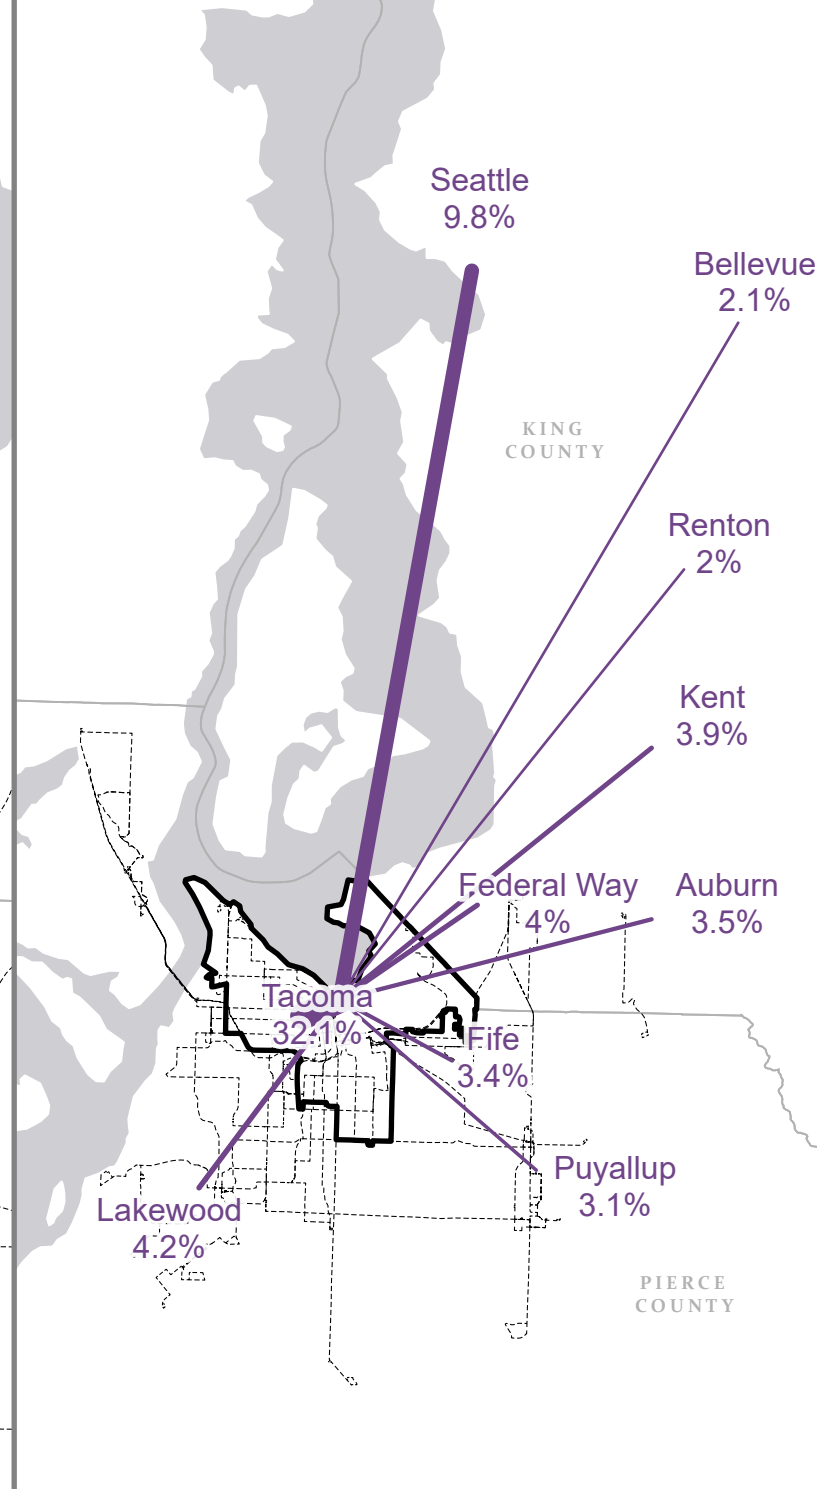

### Total Population

2013-2017 American Community Survey  
5-Year Estimates - Census Tract Data

### Employment Destinations

Where Workers Who Live in the District are Employed

Other Locations: 31.8%

2015 US Census Bureau  
Longitudinal Employer-Household Dynamics Data

### Fixed Route Ridership

Fixed Route Destinations from District

Other Destinations: 23%

- |             |             |            |
|-------------|-------------|------------|
| Auburn      | Kent        | Renton     |
| Bellevue    | King County | Ruston     |
| Bonney Lake | McChord AFB | SeaTac     |
| Burien      | Milton      | Steilacoom |
| Edgewood    | Pacific     | Sumner     |
| Fircrest    | Redmond     |            |

### Vanpool Ridership

Vanpool Destinations from District

Other Destinations: 16%

- |            |            |            |
|------------|------------|------------|
| Bellevue   | JBLM       | Redmond    |
| Bothell    | Keyport    | Shoreline  |
| Des Moines | Marysville | Silverdale |
| Everett    | Monroe     |            |