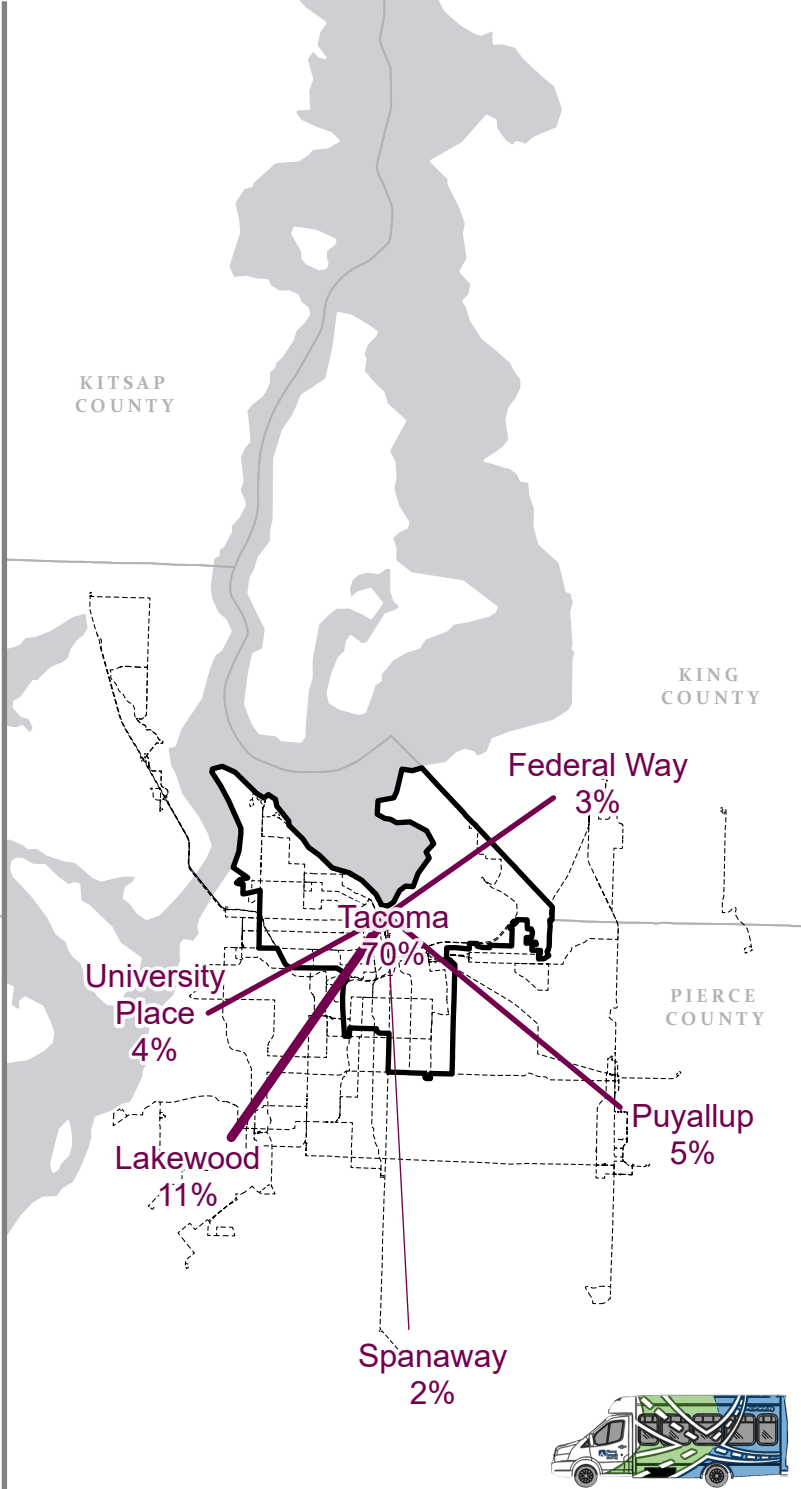

-Internal Revenue Service

US Department of Treasury  
Qualified Opportunity Zones

**5,067** Free ORCA Youth Passes

**67** ORCA Business Accounts

### Community Events

- Downtown to Defiance Sunday Parkways
- Ruston Business District
- Broadway Farmers Market
- Eastside Farmers Market
- Ethnic Fest
- Hilltop Street Fair
- Tacoma Pride

## Pierce Transit 2019 Fixed Routes

### Vanpool Ridership

Vanpool Destinations from District

Other Destinations: 16%

- |            |            |            |
|------------|------------|------------|
| Bellevue   | JBLM       | Redmond    |
| Bothell    | Keyport    | Shoreline  |
| Des Moines | Marysville | Silverdale |
| Everett    | Monroe     |            |